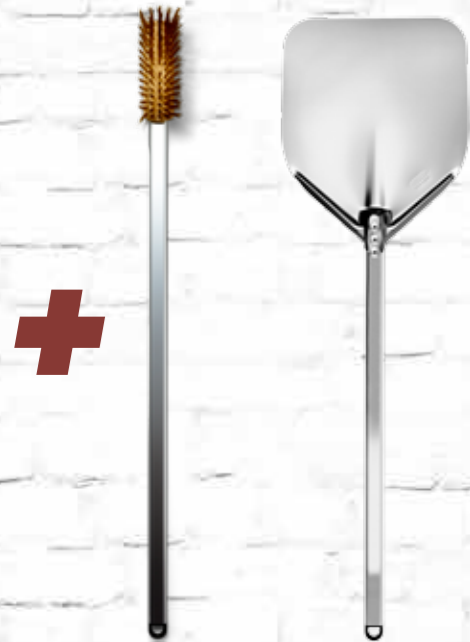

Wood-fire **OVENS**

Wood-fired ovens are about more than just pizza. Not only can you use them to bake beautiful breads, turn out golden vegetables and melt-in-the-mouth stews, but cooking next to an open fire brings out unique flavours in every dish.

- Handmade in Italy
- Top shell made of composite material
- Crack resistant
- Waterproof
- Internal cooking floor: 80cm
- External width: 101cm
- External depth: 114cm
- Oven height without flue: 63cm
- Oven height with flue: 104cm
- Entrance to cooking floor: Width: 39cm, Height: 22cm
- Front floor section: Width 45cm: Depth: 25cm
- Stand height from ground: 93cm
- Stand ground space: width: 81cm, Depth: 81cm
- Stand weight: 16kg
- Oven weight: 190kg
- Pre-assembled
- Professional
- Free paddle and brush included

* Use only acrylic paint

Dome60

LEGGERO

Lighter, stronger and still handmade from the best refractory materials, a new high-tech finish means the updated Dome60 Leggero is not only lighter but also crack resistant, waterproof and still retains its artisan appeal without compromising cooking performance or heat retention qualities. And if you want to make more of a style statement, the oven's exterior can be painted in any colour you like.*

- Handmade in Italy
- Top shell made of composite material
- Crack resistant
- Waterproof
- Internal cooking floor: 60cm
- External width: 87cm
- External depth: 94.5cm
- Oven height without flue: 57.5cm
- Oven height with flue: 105cm
- Entrance to cooking floor: Width: 30cm, Height: 20cm
- Front floor: Width: 40.5cm, Depth: 31cm
- Oven weight: 160kg
- Stand height from ground: 93cm
- Stand ground space: Width: 81cm, Depth 81cm
- Stand weight: 16kg
- Compact
- Pre-assembled
- Free paddle and brush included